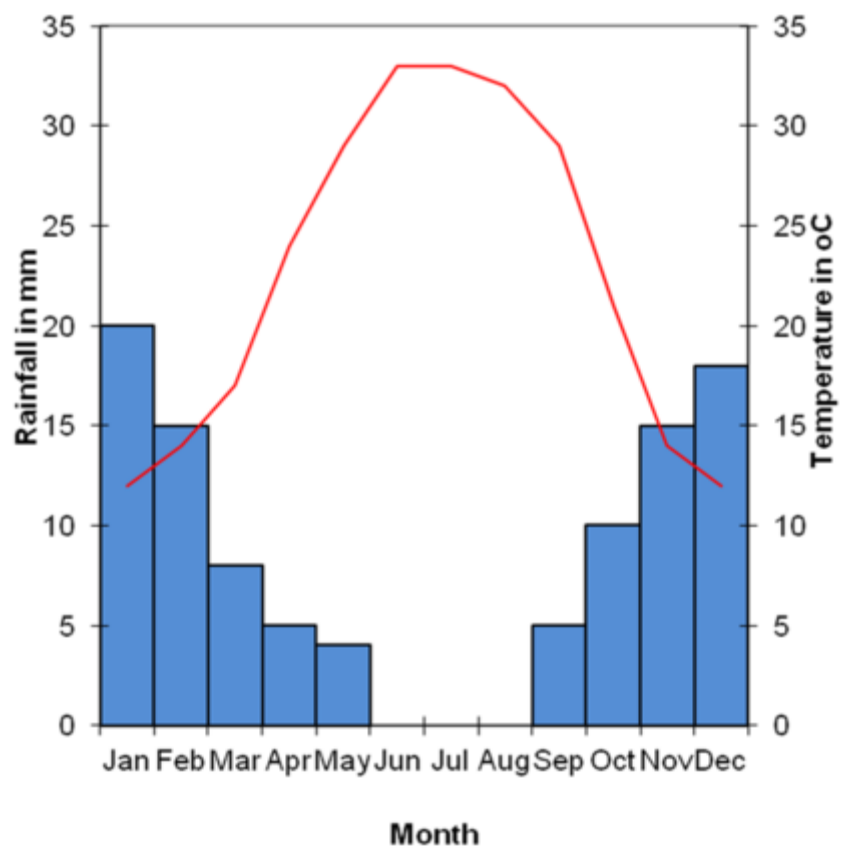

A climate graph

Figure 5

Scatter graph showing life expectancy plotted against average annual income

Figure 8 Life expectancy at birth vs average annual income¹⁶

Figure 6

A tweet from Donald Trump

The image shows a screenshot of a tweet from Donald Trump. At the top left is a circular profile picture of Donald Trump. To its right is the name "Donald J. Trump" in bold black text, followed by a blue verified account checkmark and the handle "@realDonaldTrump" in a smaller, grey font. Further right is a grey gear icon for settings and a blue button with the word "Following" in white. The main text of the tweet reads: "Snowing in Texas and Louisiana, record setting freezing temperatures throughout the country and beyond. Global warming is an expensive hoax!". Below the text is a horizontal bar containing engagement statistics: "RETWEETS" with the number "562" in large blue font, and "LIKES" with the number "446" in large blue font. To the right of these numbers is a row of eight small, square profile pictures of users who interacted with the tweet. At the bottom left of the tweet area, the timestamp "12:27 AM - 29 Jan 2014" is displayed in a grey font.