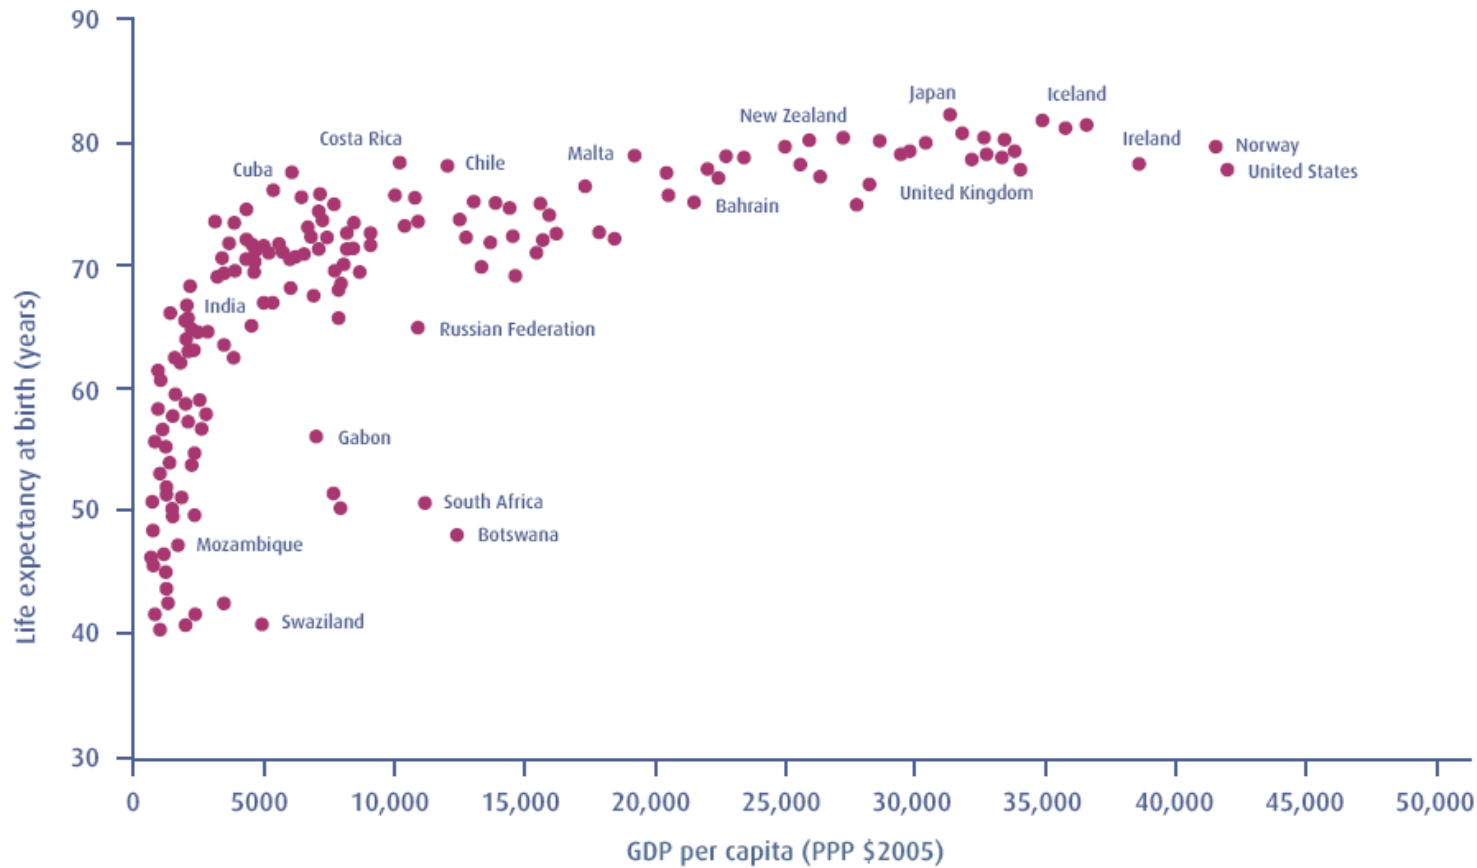

A climate graph

Figure 5

Scatter graph showing life expectancy plotted against average annual income

Figure 8 Life expectancy at birth vs average annual income¹⁶

Figure 6

A tweet from Donald Trump

The image shows a screenshot of a tweet from Donald Trump. At the top left is a circular profile picture of Donald Trump. To its right is the name "Donald J. Trump" in bold black text, followed by a blue verified account checkmark and the handle "@realDonaldTrump" in a smaller, grey font. Further right is a grey gear icon for settings and a blue button with the word "Following" in white. The main text of the tweet reads: "Snowing in Texas and Louisiana, record setting freezing temperatures throughout the country and beyond. Global warming is an expensive hoax!". Below the text is a horizontal bar containing engagement statistics: "RETWEETS" with the number "562" in large blue font, and "LIKES" with the number "446" in large blue font. To the right of these numbers is a row of eight small, square profile pictures of users who interacted with the tweet. At the bottom left of the tweet area, the timestamp "12:27 AM - 29 Jan 2014" is displayed in a grey font.